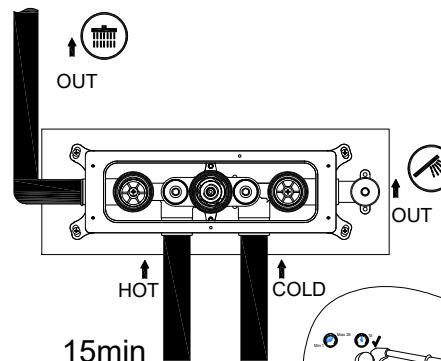

INSTALLATION INSTRUCTIONS

 **IMPORTANT!**
Please read these instructions prior to installation

1

2

3

4

5

15min
Min. 0.01Mpa-Max.2.5Mpa

6

7

7.5 Best position 90mm
 Lowest position 70mm
 70-90(mm)

12

13

8

9

14